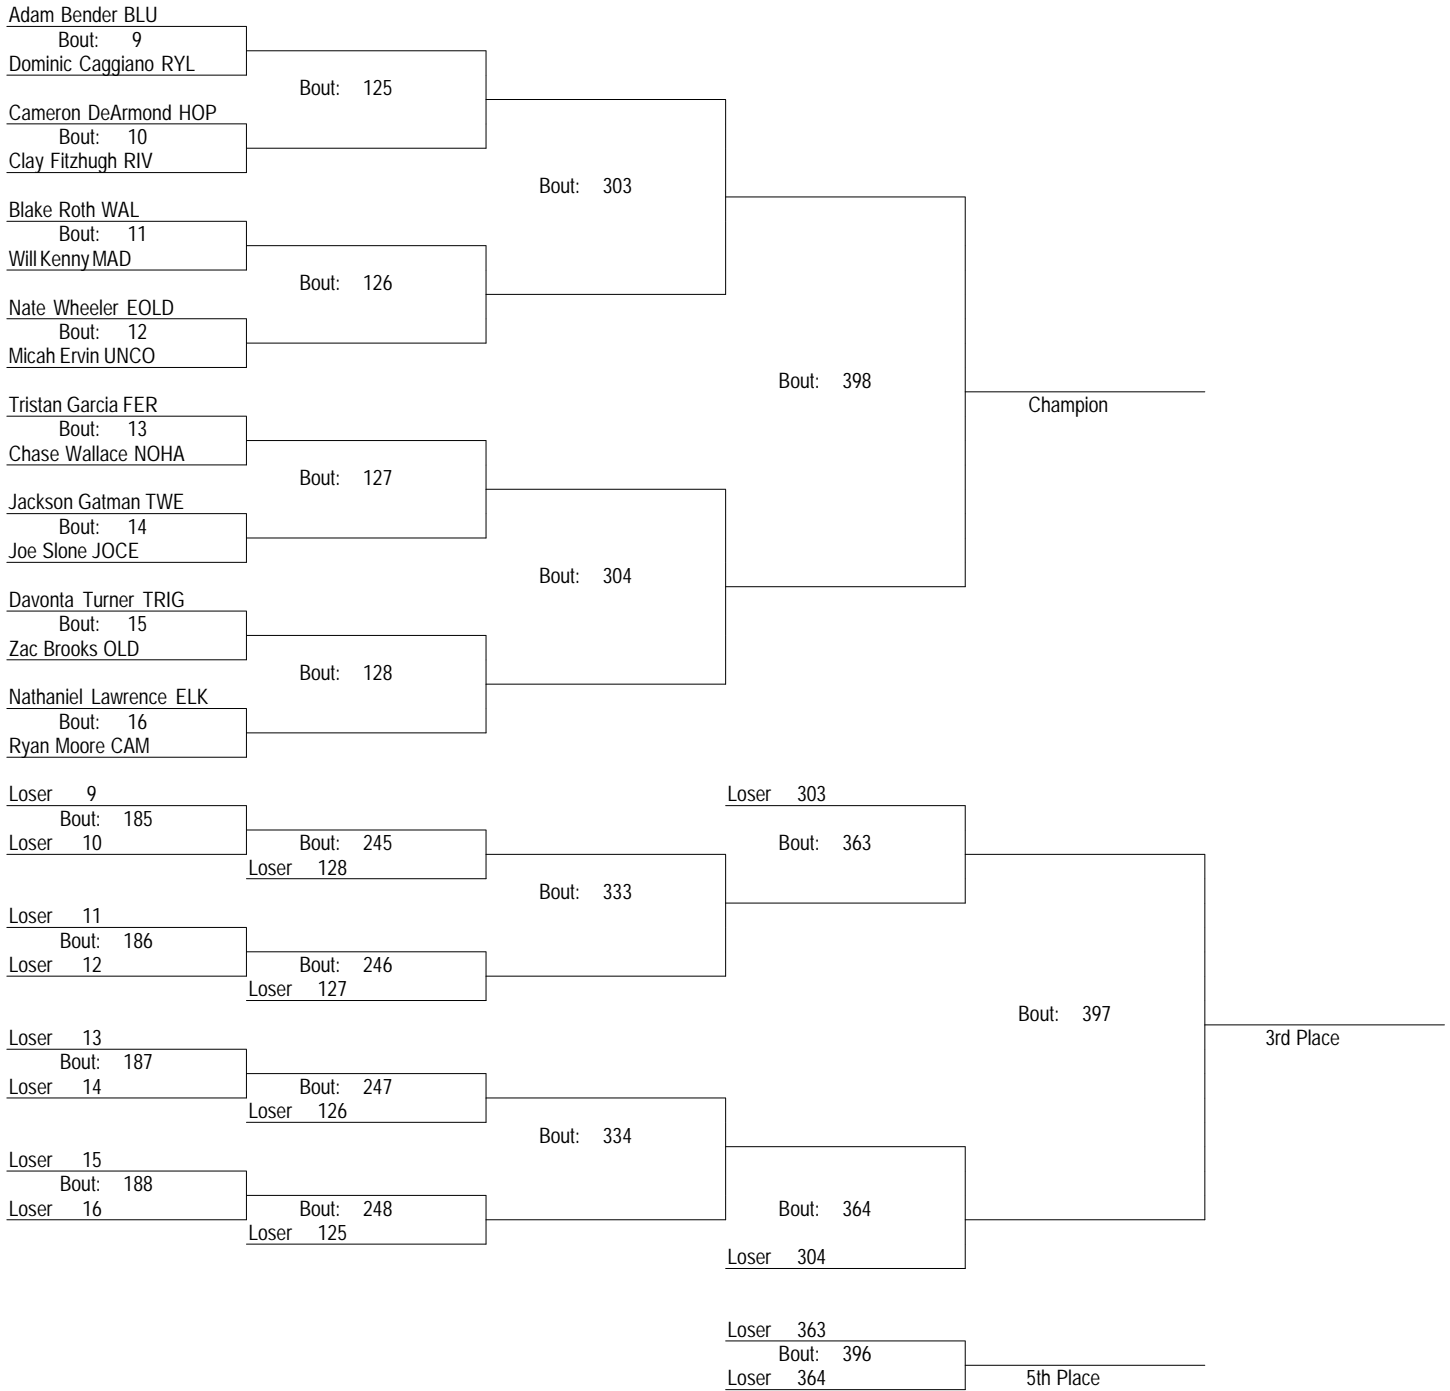

2012 Kentucky Middle School Wrestling State Tournament

2-4-12

75