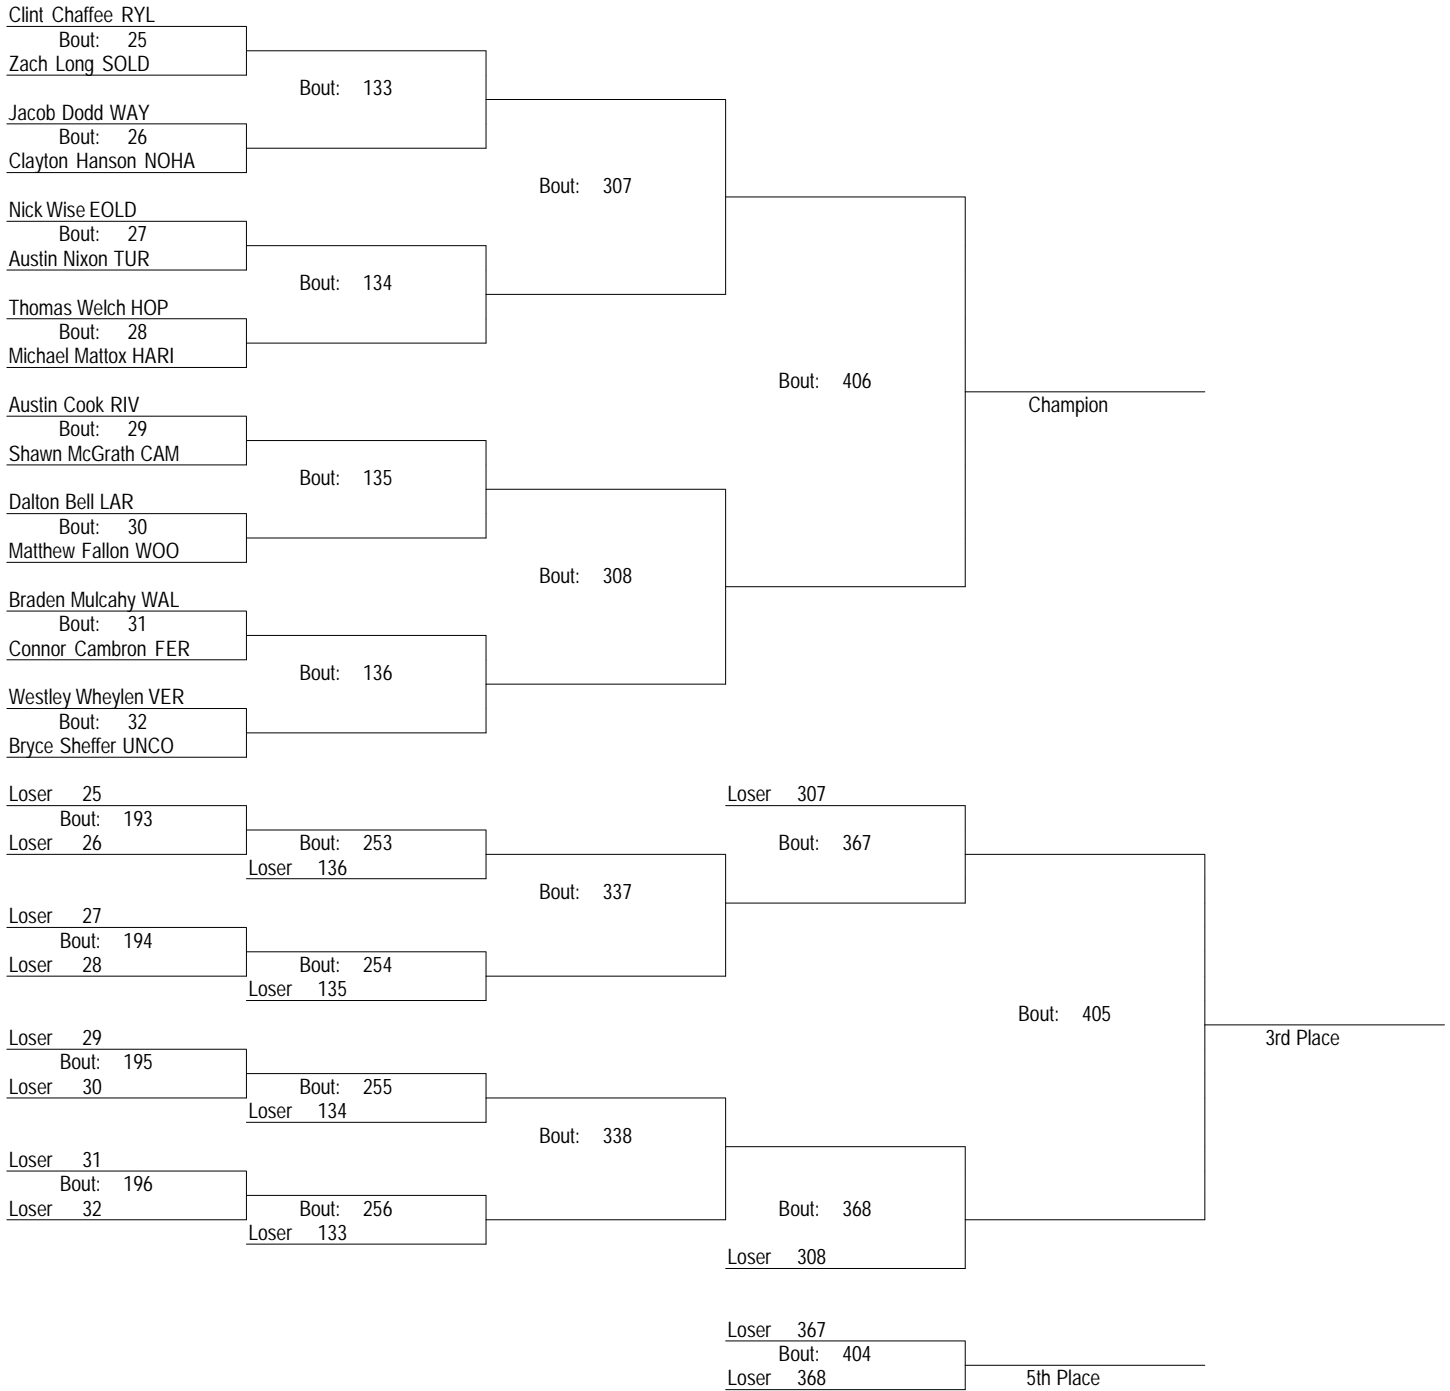

2012 Kentucky Middle School Wrestling State Tournament

2-4-12

86