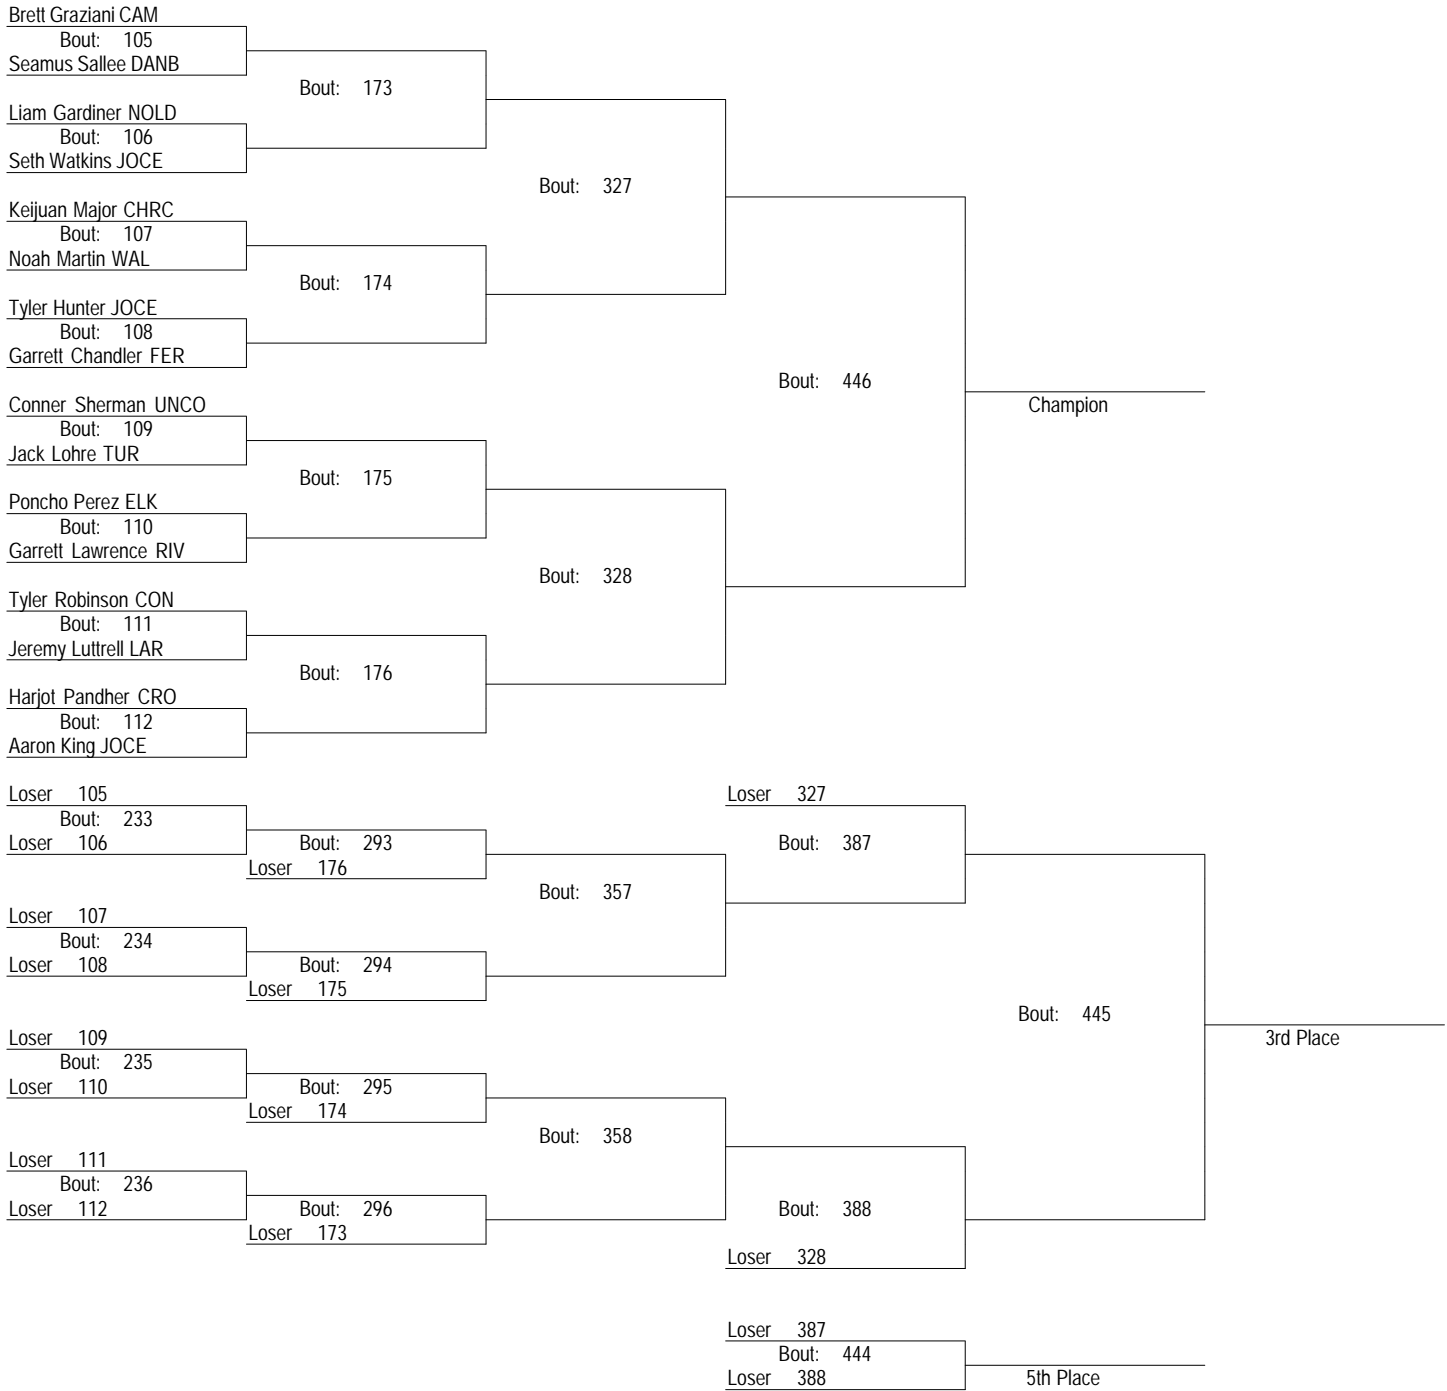

2012 Kentucky Middle School Wrestling State Tournament

2-4-12

190