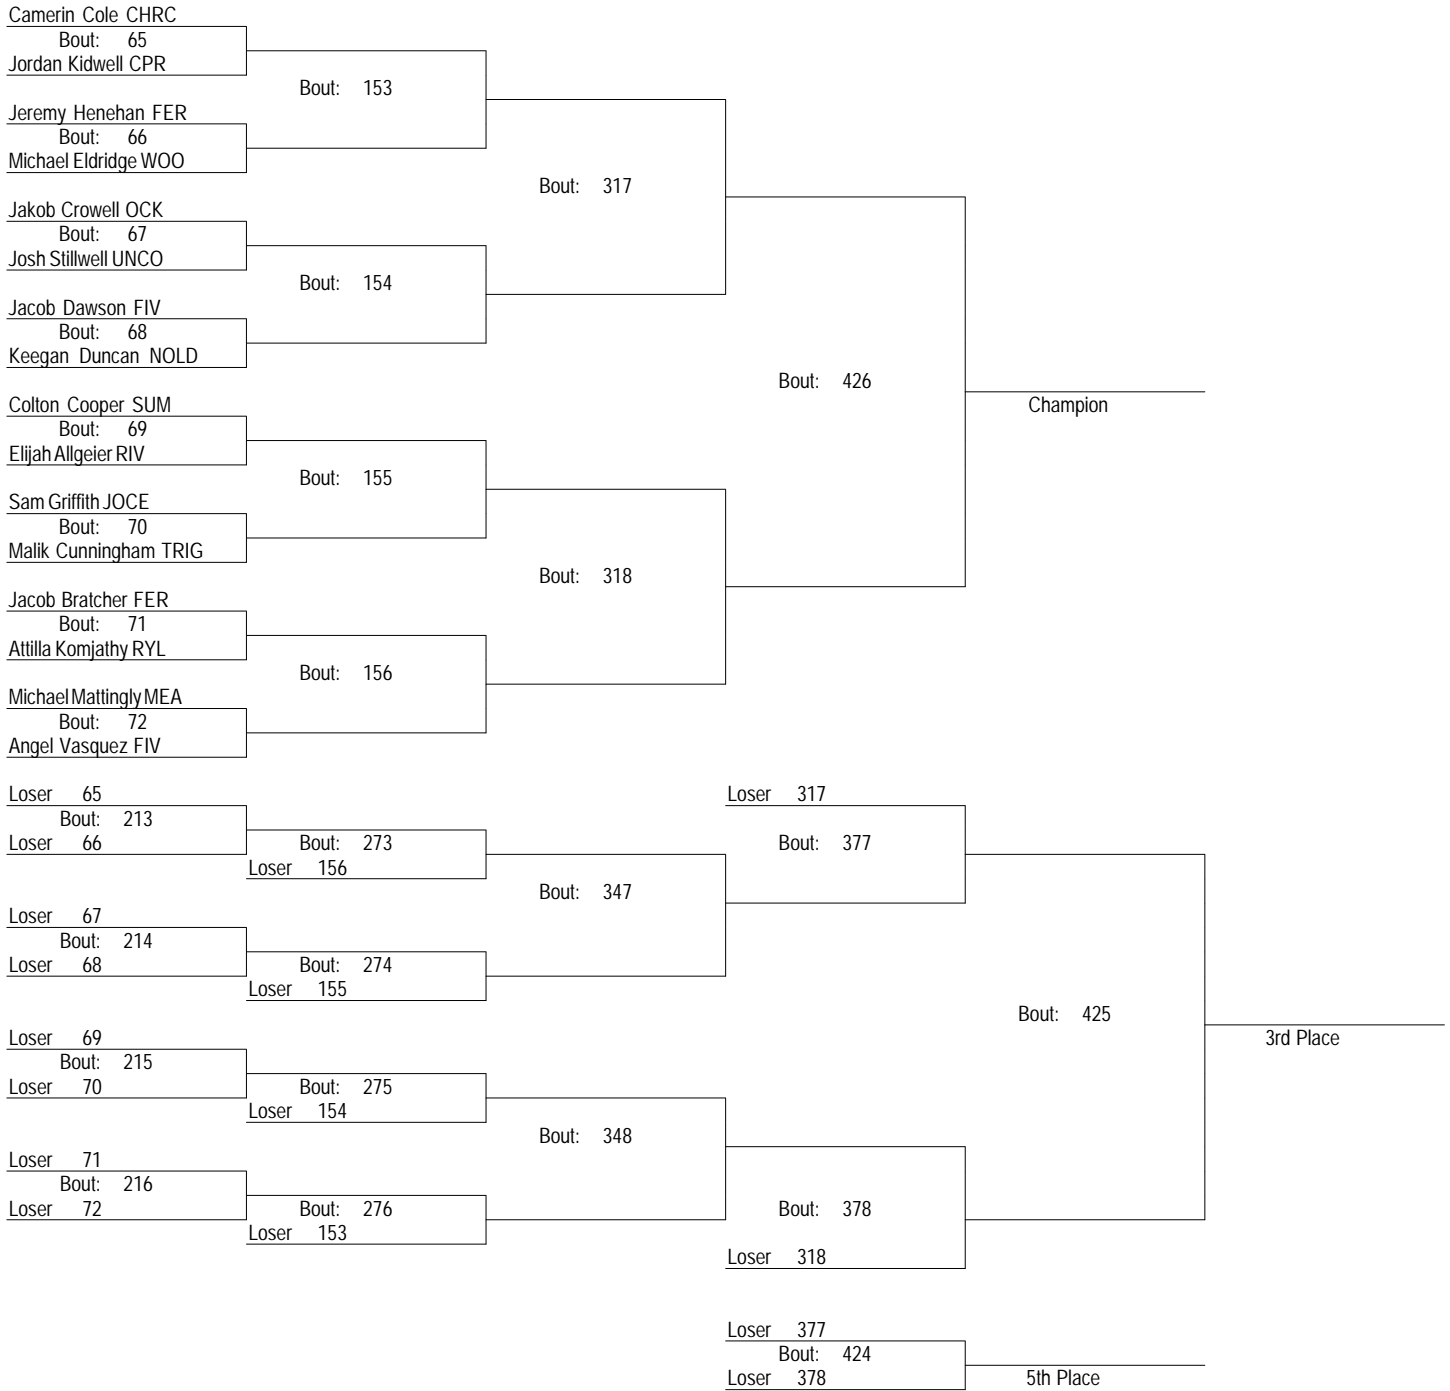

2012 Kentucky Middle School Wrestling State Tournament

2-4-12

121