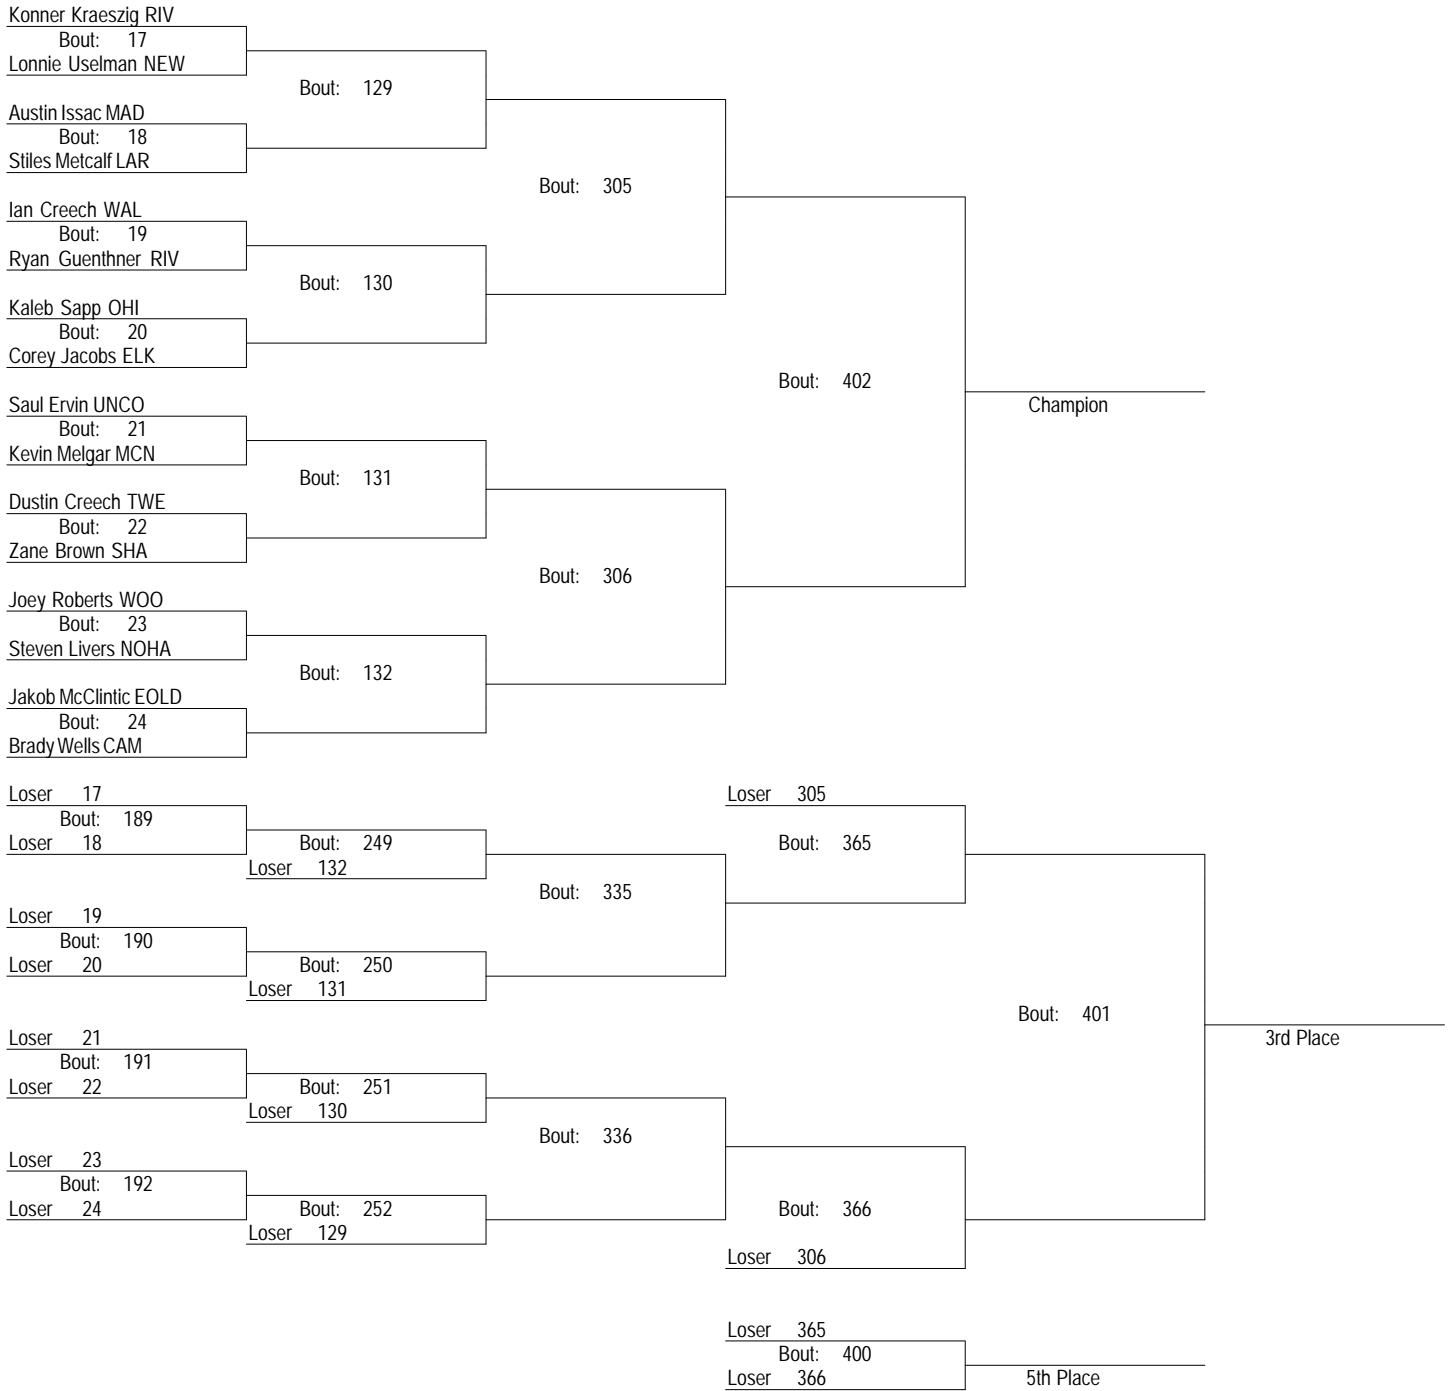

2012 Kentucky Middle School Wrestling State Tournament

2-4-12

80