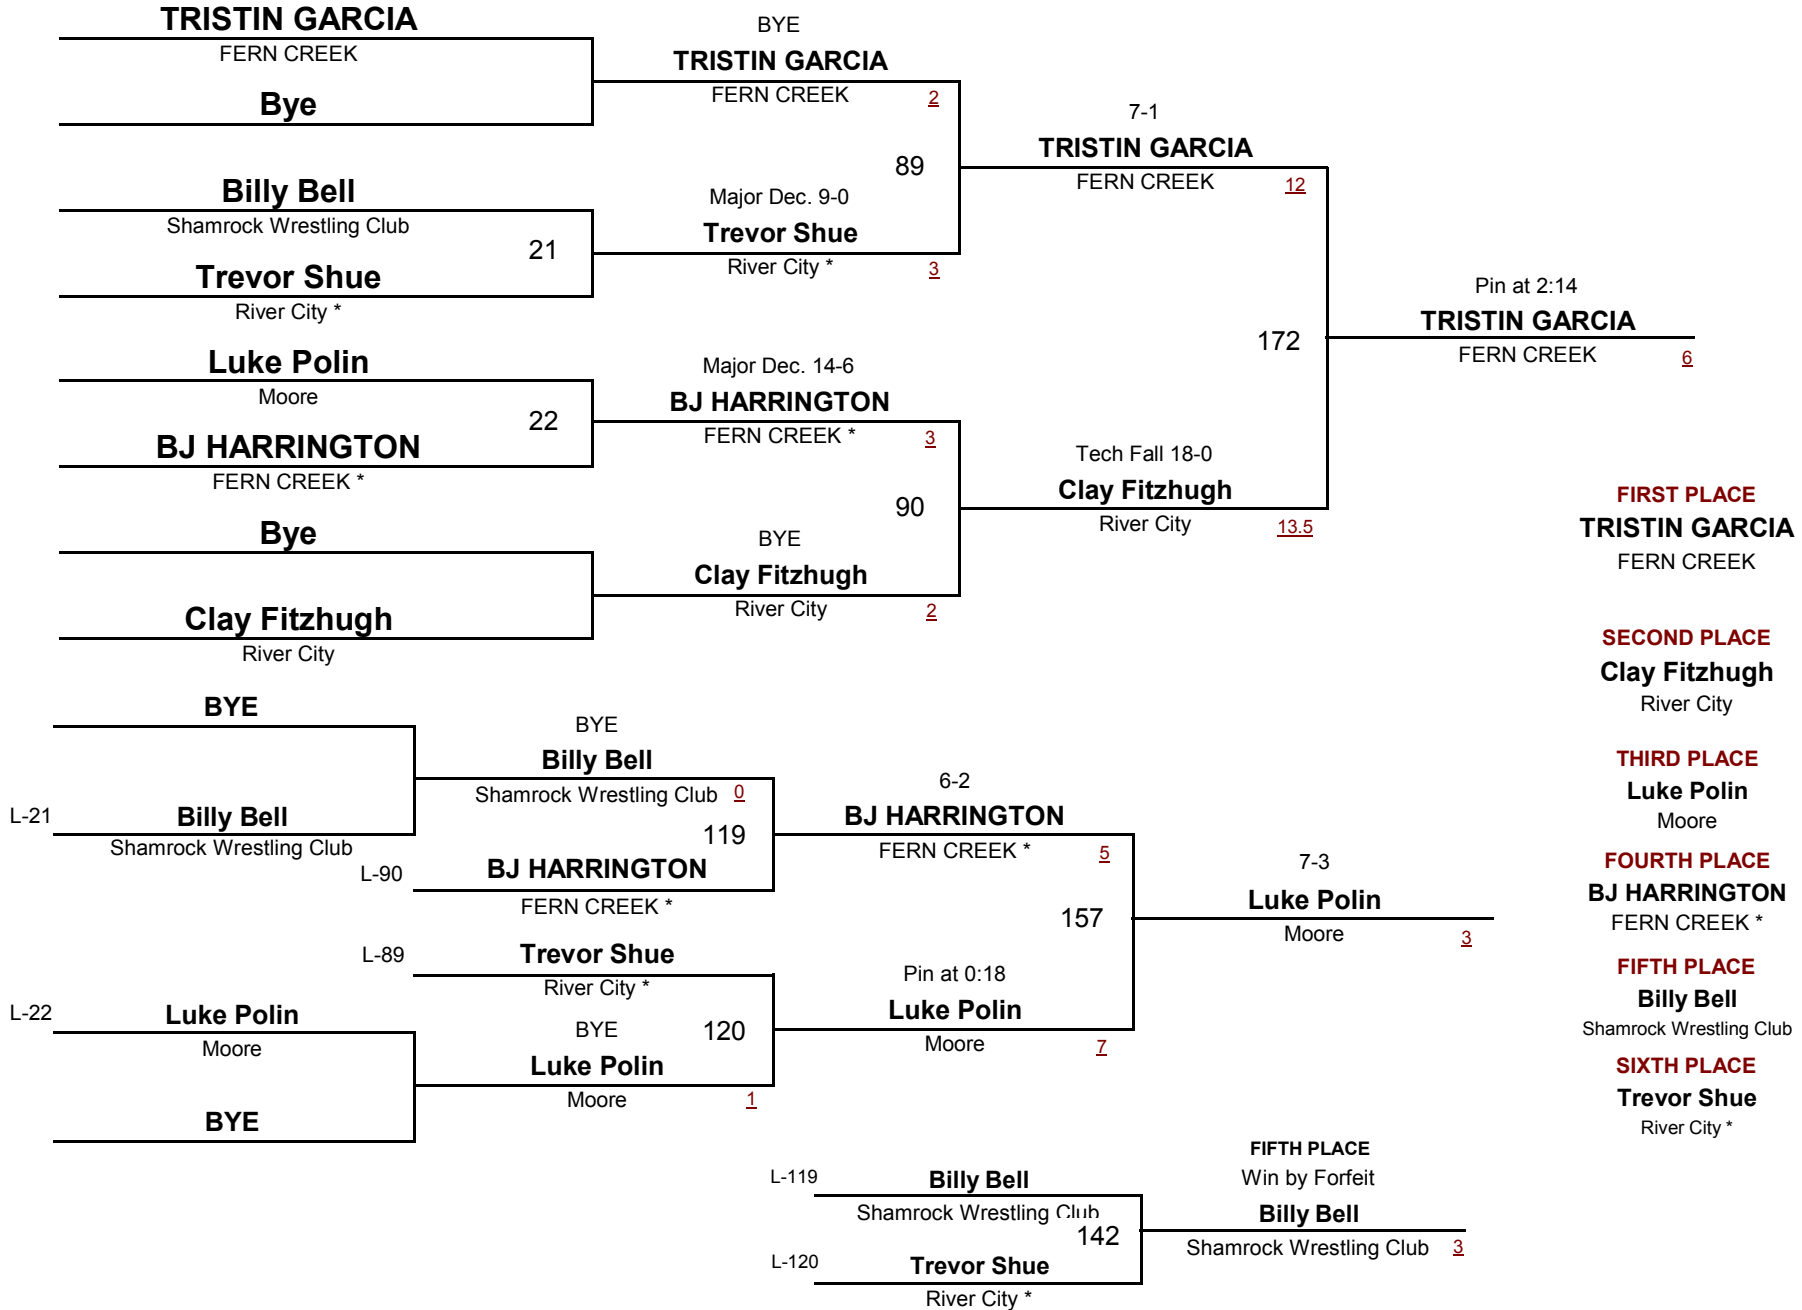

**Consolation Rounds**

**MIDDLE SCHOOL**

**75**

**2012 KSWA District 3**

DIVISION

WEIGHT

January 14, 2012

**MIDDLE SCHOOL**