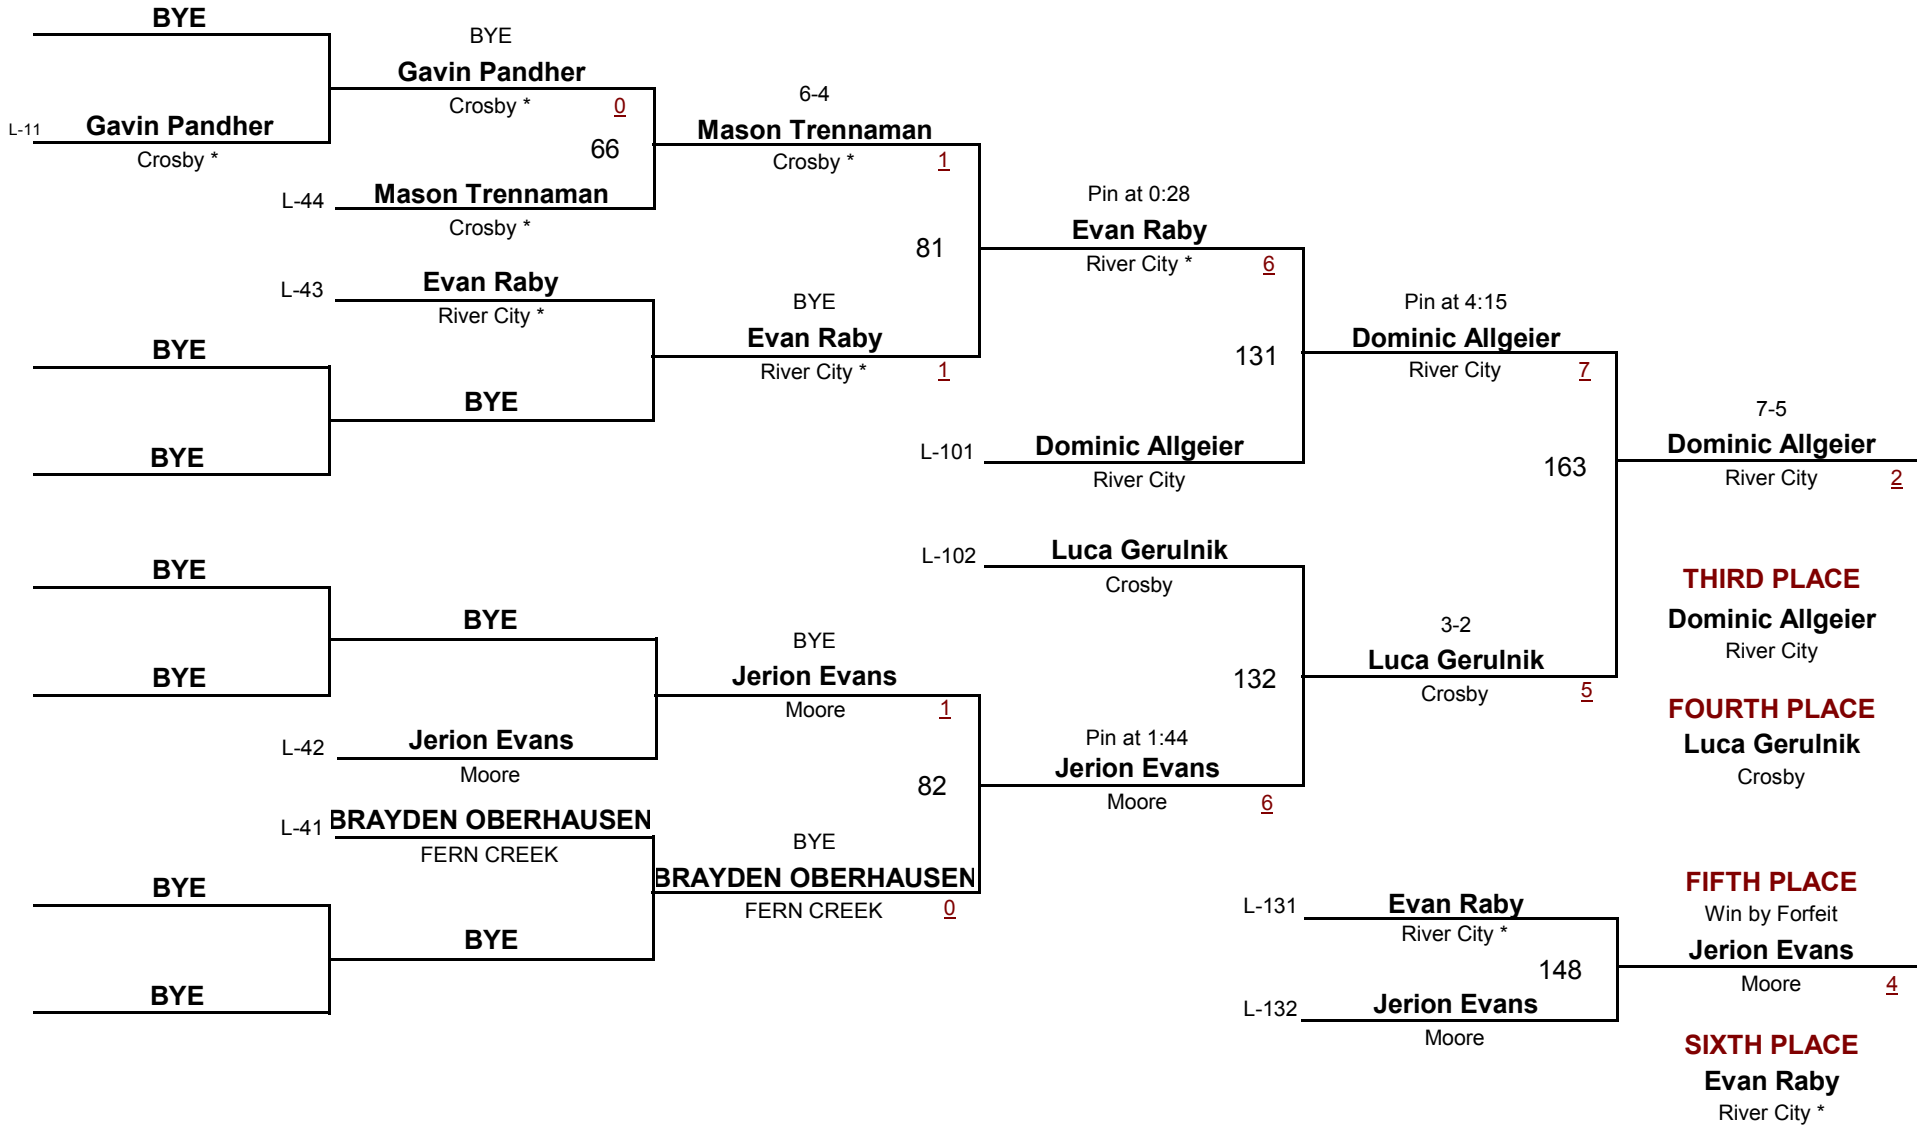

MIDDLE SCHOOL

DIVISION

113

WEIGHT

2012 KSWA District 3

January 14, 2012

Consolation Rounds