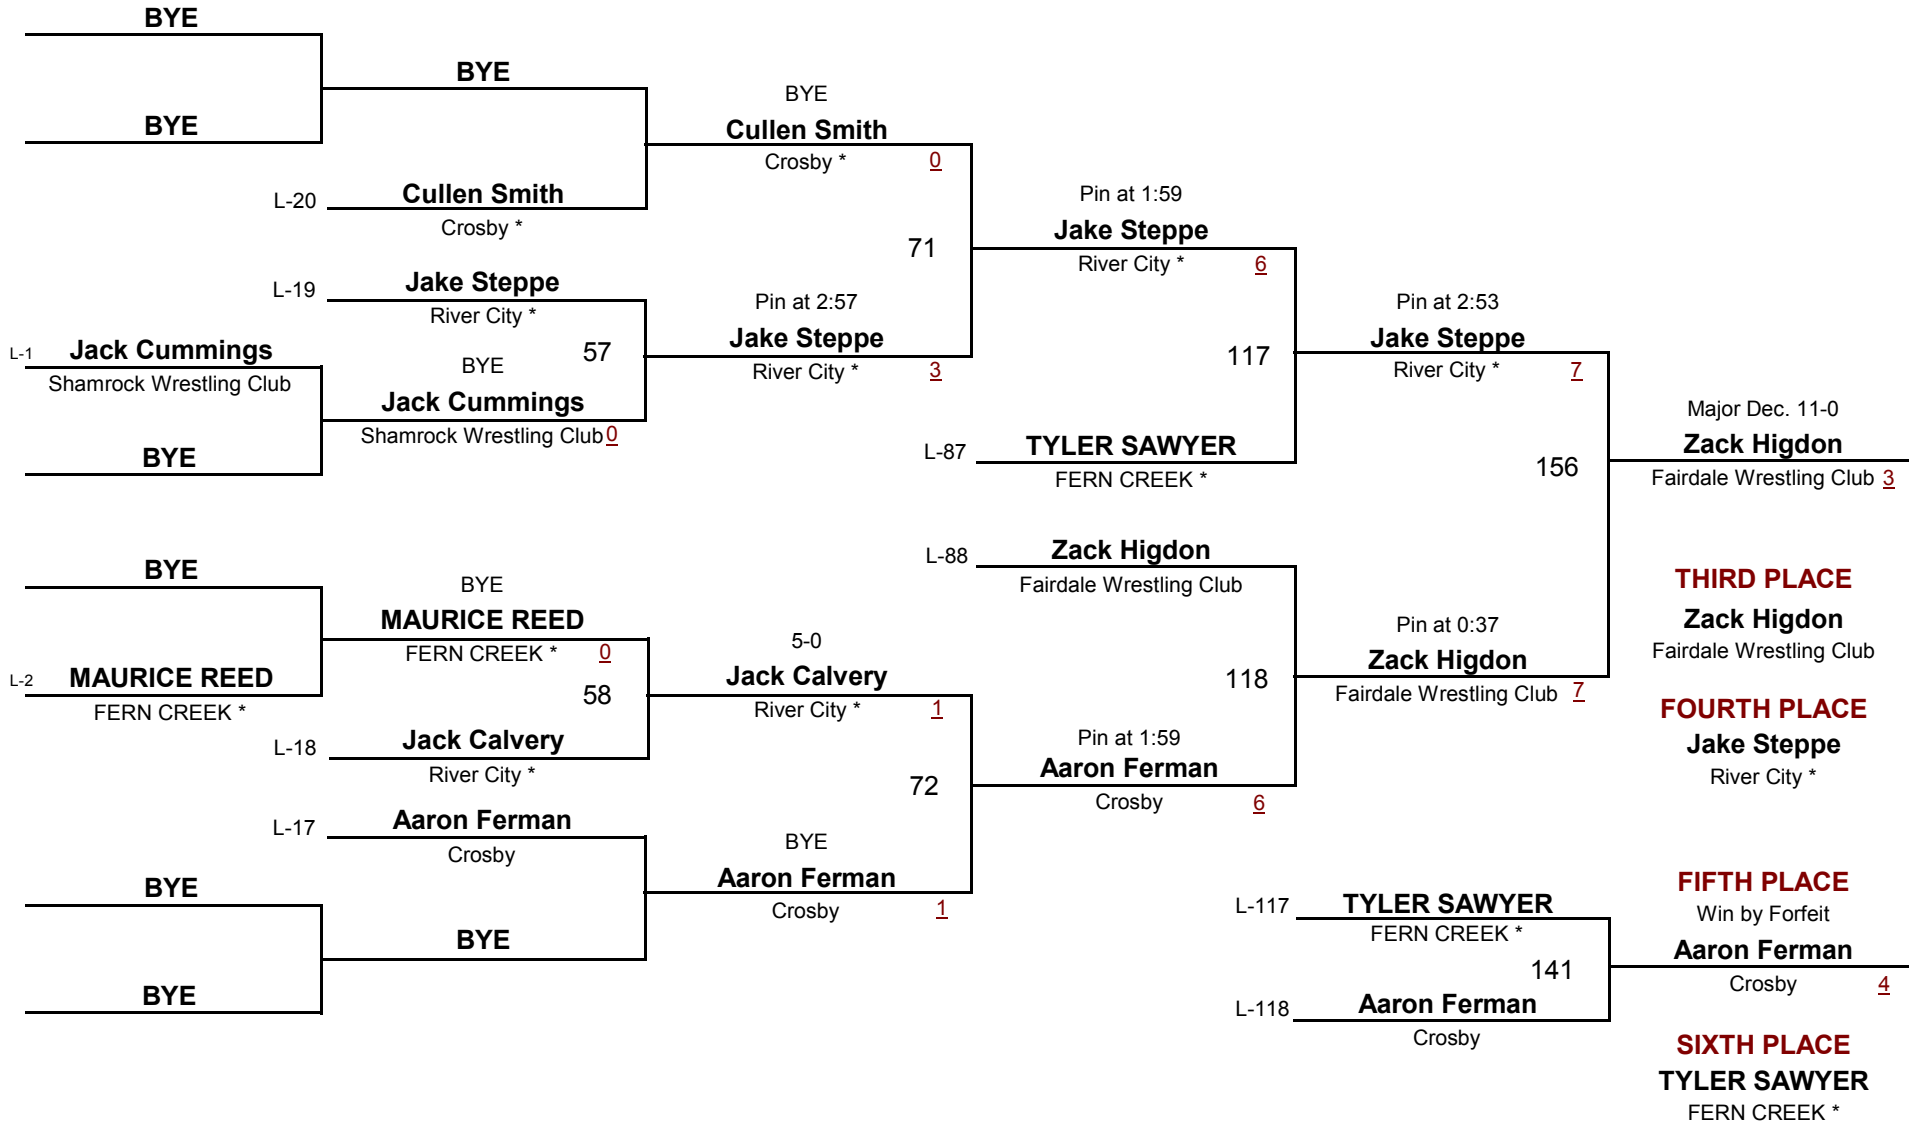

MIDDLE SCHOOL

DIVISION

70

WEIGHT

2012 KSWA District 3

January 14, 2012

Consolation Rounds