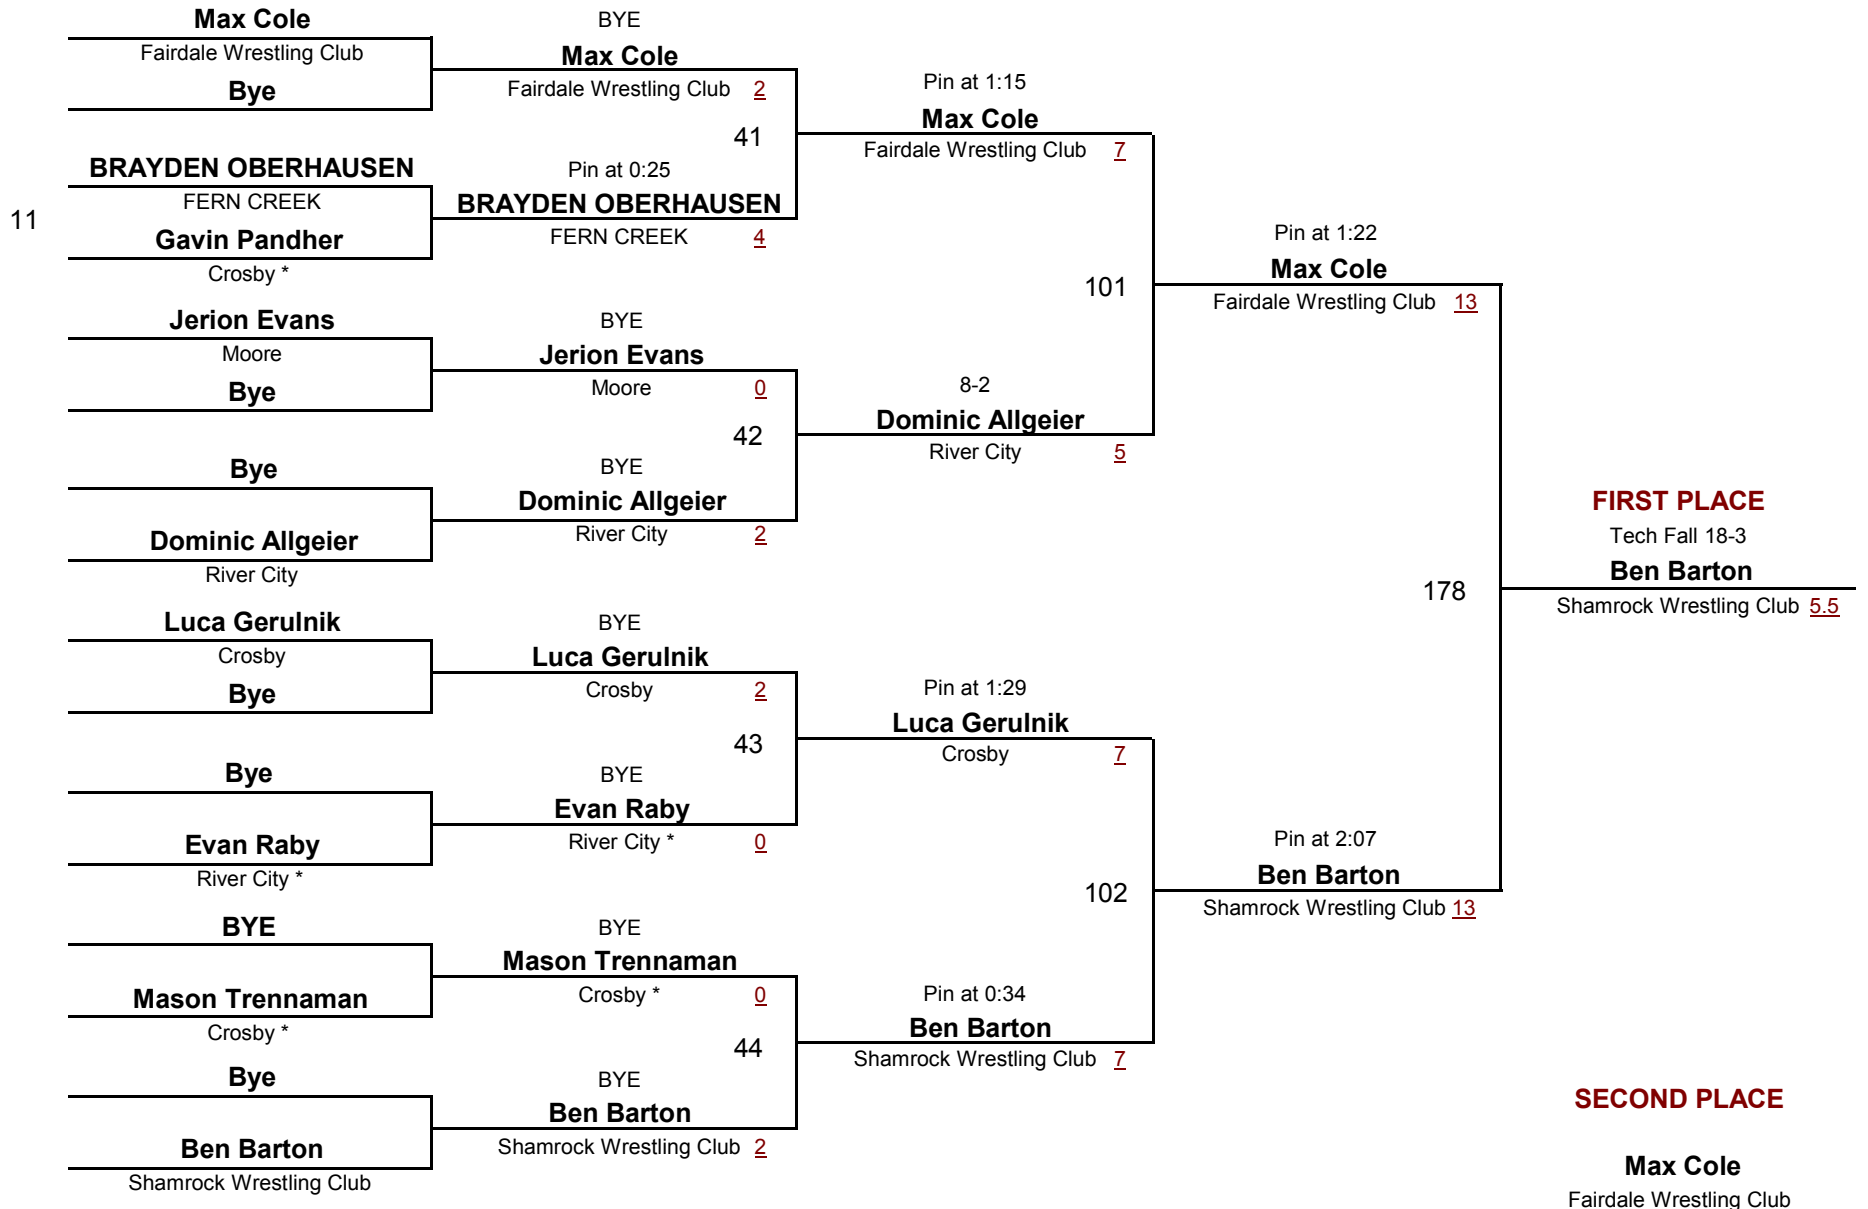

MIDDLE SCHOOL

113

2012 KSWA District 3

DIVISION

WEIGHT

January 14, 2012

Championship Rounds

1